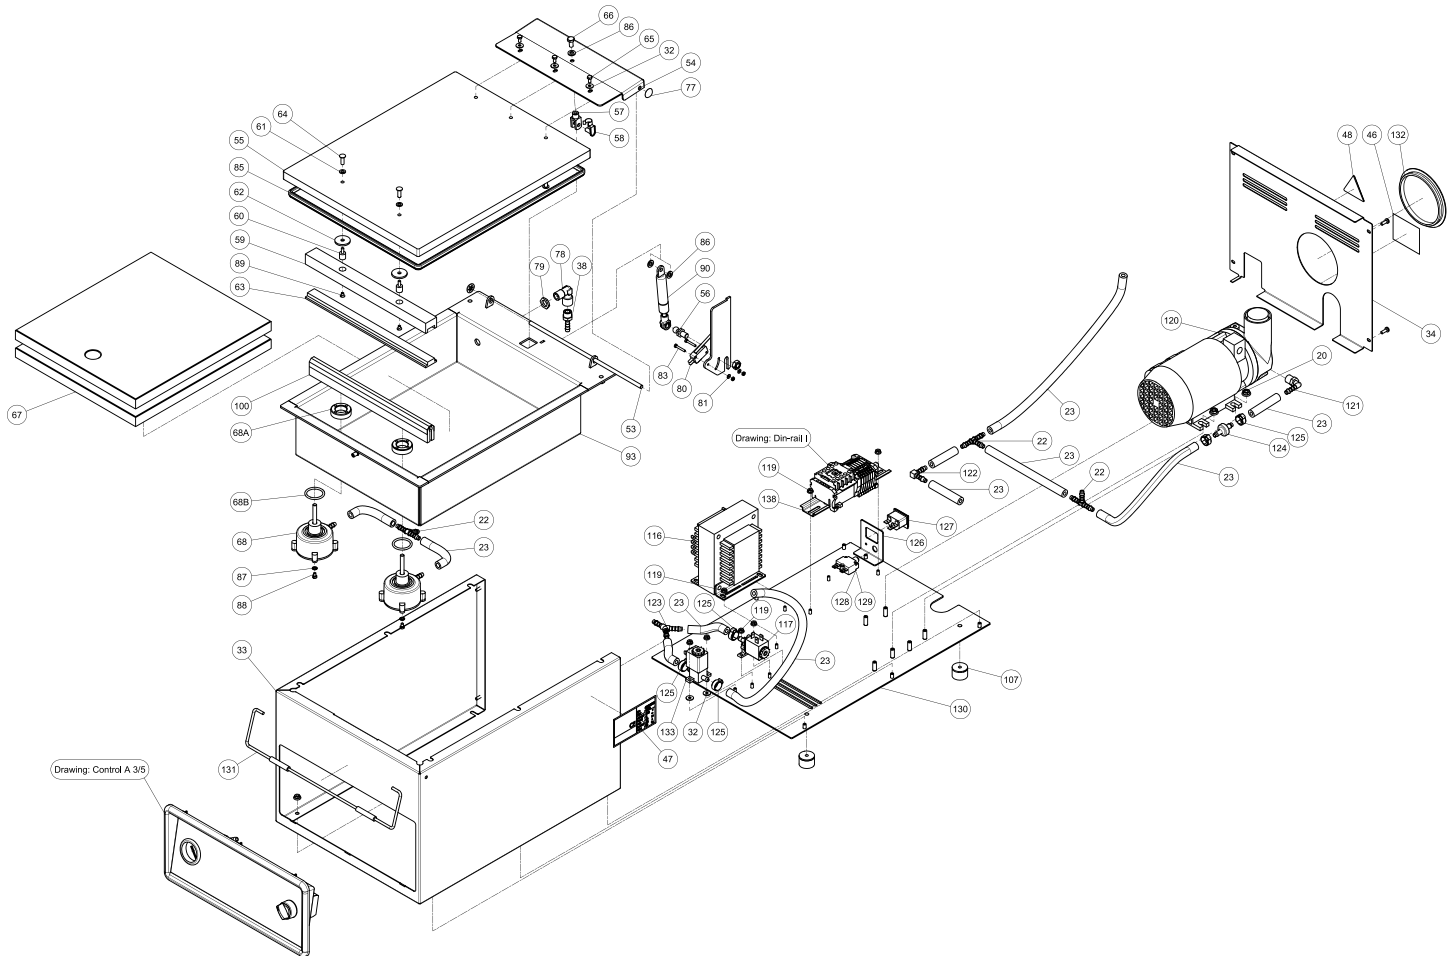

Parts Breakdown

Model VP-NL-0004-S 50006

Parts Breakdown

Model VP-NL-0004-S 50006

Item No.	Description	Position	Item No.	Description	Position	Item No.	Description	Position
27781	Hexagon Flangenut M6 Din6923 A2 for 50006	20	30004	Hexagon Screw M4x8 Din 933 A2 for 50006	65	15718	Decompress Valve 303500 for 50006	117
27836	Connecting Piece T-Piece 6mm for 50006	22	30005	Hexagon Screw M6x12 Din933 A2 for 50006	66	35041	Hose Clip Klemfa 12.8x14.8mm for 50006	119
27837	Hose (O2) Drago 6x13 for 50006	23	30006	Insert Plate 120/140-ST for 50006	67	30014	Vacuum Pump 004-316 220/240-1-50/60 for 50006	120
34998	Flat Washer M4 D9021 A2 for 50006	32	30007	Seal Cylinder 305500 for 50006	68	30015	Square Hose Coupling 1/4"x6 Ext. for 50006	121
29995	Bottom Section 120/140-ST for 50006	33	30007	Seal Cylinder 305500 for 50006	68A	30016	Square Connect Piece 6mm for 50006	122
29996	Backplate 120/140-ST for 50006	34	30007	Seal Cylinder 305500 for 50006	68B	30017	Y Connecting Piece 6mm for 50006	123
29997	Brass Hose Coupling 1/4"x6 Ext. for 50006	38	27810	Spring Ring with Cover 6mm for 50006	77	63991	Non-Return Valve 8mm for 50006	124
27796	Sticker Oil for 50006	46	30009	Elbow 1/4" Int/Ext Brass for 50006	78	30019	Hose Clip Klemfa 12.8x14.8mm for 50006	125
27794	Sticker Machine Type for 50006	47	30010	Brass Nut 1/4" for 50006	79	30020	Holder Net Entree STF-42 for 50006	126
27795	Sticker Tension Triangle for 50006	48	15775	Micro Switch MV3003L for 50006	80	27791	Net Entree Male Snap-In STF42 for 50006	127
29998	Hinge Bearing ST.ST. 6x255 for 50006	53	27822	Castle Washer M3 for 50006	81	30021	Thermal Fuse 4A for 50006	128
29999	Hinge Part for 50006	54	30011	Slotted Cheese Head Screw M3x20 A2 Din84 for 50006	83	30022	Thermal Fuse 8A for 50006	129
30000	Vacuum Cover 120/140-ST for 50006	55	35291	Silicone Profile Cover 5.5mm L=1MTR for 50006	85	30023	Bottom Plate 120/140-ST for 50006	130
30001	Balltap 03/ACR L=12 for 50006	56	27824	Castle Washer M6 for 50006	86	30024	Lid Locker 120/140-ST for 50006	131
27808	Adjusting Fork for 50006	57	27829	V-Ring Vertand M4 DIN 6798-A for 50006	87	30025	Closing Plug GPN 120/140-ST for 50006	132
27809	Adjusting Fork Closing Pin for 50006	58	27830	Slotted Cheese Head Screw M4x6 A2 Din84 for 50006	88	15717	3-Way Valve 500260 for 50006	133
30002	Silicon Holder 120/140-ST for 50006	59	30012	Slott.Countersunk Head Screw M4x6 Din963 A2 for 50006	89	27814	Hexagon Nut M8 Din934 A2 for 50006	134
35085	Vibration Absorber Silicon Holder ACR. Cover for 50006	60	17253	Lid Shock Cylinder for 50006	90	27823	Hexagon Nut M3 Din934 A2 for 50006	135
27804	Rubber Washer 10x5x1 for 50006	61	15884	Sealbeam Standard Compact Complete for 50006	100	30026	Slott.Rais.Counter.Head Screw M4x12 Din7985 A2 for 50006	136
15853	Ring Nylon (33-5) for 50006	62	35063	Vibration Absorber Foot for 50006	107	27839	Assembly Control A 3/5 for 50006	137
15842	Silicone T-Profil 40 Shore One Meter for 50006	63	27782	Hexagon Flangenut M5 Din6923 A2 for 50006	108	30028	Din-Conductor I 220-240V-1~ Assemb. for 50006	138
15701	Book Screw Brass 350/15 for 50006	64	35039	Y Connecting Piece 6mm for 50006	116			